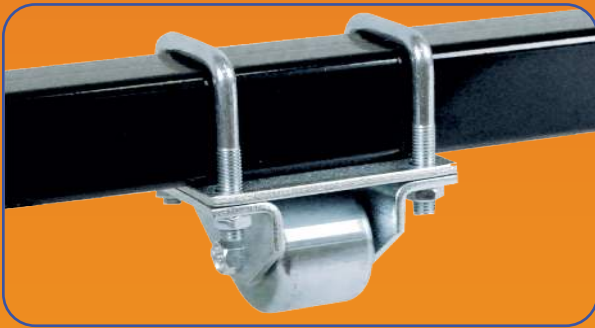

Hitch Mount Steel Rollers

- Prevents damage to motorhome undercarriage caused by tail dragging or digging in to the ground
- Bolts to 2-1/2" or 3" square receiver hitch tubing
- Contacts ground when motorhome would drag or dig into ground
- Heavy duty steel construction is super durable to accept the impact
- Not recommended for use on diesel pusher motorhomes due to the extreme rear-end weight of the motorhome.
- Grease zerk fitting to maximize lifespan
- 2 per carton
- "2.25" wheel width x 2.9375" wheel diameter, 1/4" mounting bracket
- Comes with all mounting hardware

UF# 48-979017 - Fits 2.25" hitch bars

UF# 48-979018 - Fits 3" hitch bars

Weld-On Steel Rollers

- Weld-on steel roller
- Grease Zerk to maximize lifespan
- One per carton
- 1/4" steel mounting bracket

2" wheel width x 2" wheel diameter

UF# 48-979021 Retail pack

UF# 48-979060 Bracket Only, 20/pk bulk

UF# 48-979061 Roller Only, 20/pk bulk

1.5" wheel width x 2.5" wheel diameter

UF# 48-979022 Retail pack

UF# 48-979062 Bracket Only, 20/pk bulk

UF# 48-979063 Roller Only, 20/pk bulk

2.5" wheel width x 3" wheel diameter

UF# 48-979023 Retail pack

UF# 48-979064 Bracket Only, 20/pk bulk

UF# 48-979065 Roller Only, 20/pk bulk