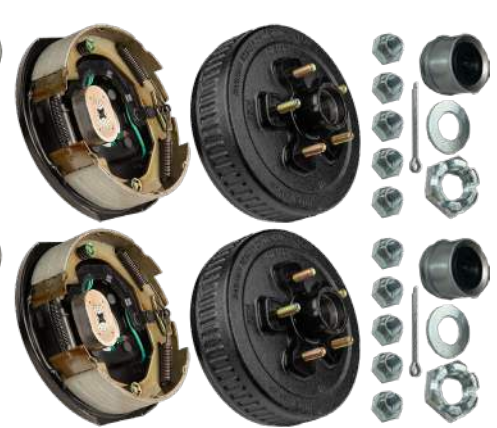

Amazing quality on Hubs

Trailer Brake / Hub Kits

**2 packs
(1 left brake,
1 right brake, 2
matching hubs)**

**4 packs
(2 left brakes, 2
right brakes, 4
matching hubs)**

Brake Size	Brake Adjust	Shoe Width	Brake Capacity	Brake Side	Hub Size	Hub Style	Hub Bolt Centers	Hub Stud Size	Ultra-Fab	Ultra-Fab Non Kit #	Dexter	Lippert	Qty
10"	Manual	2.25"	3,500lb	Left	N/A	N/A	N/A	N/A	48-979603	48-979110	023-026-00	122258	1
10"	Manual	2.25"	3,500lb	Right	N/A	N/A	N/A	N/A		48-979111	023-027-00	122450	1
N/A	N/A	N/A	N/A	N/A	10"	Loaded	5" x 4.5"	1/2"-20		48-979550	008-247-1G	814200	2
10"	Manual	2.25"	3,500lb	Left	N/A	N/A	N/A	N/A	48-979604	48-979110	023-026-00	122258	2
10"	Manual	2.25"	3,500lb	Right	N/A	N/A	N/A	N/A		48-979111	023-027-00	122450	2
N/A	N/A	N/A	N/A	N/A	10"	Loaded	5" x 4.5"	1/2"-20		48-979550	008-247-1G	814200	4
10"	Automatic	2.25"	3,500lb	Left	N/A	N/A	N/A	N/A	48-979607	48-979210	023-468-00	1222583	1
10"	Automatic	2.25"	3,500lb	Right	N/A	N/A	N/A	N/A		48-979211	023-469-00	1224503	1
N/A	N/A	N/A	N/A	N/A	10"	Loaded	5" x 4.5"	1/2"-20		48-979550	008-247-1G	814200	2
10"	Automatic	2.25"	3,500lb	Left	N/A	N/A	N/A	N/A	48-979608	48-979210	023-468-00	1222583	2
10"	Automatic	2.25"	3,500lb	Right	N/A	N/A	N/A	N/A		48-979211	023-469-00	1224503	2
N/A	N/A	N/A	N/A	N/A	10"	Loaded	5" x 4.5"	1/2"-20		48-979550	008-247-1G	814200	4
12"	Manual	2"	7,000lb	Left	N/A	N/A	N/A	N/A	48-979611	48-979114	023-180-00	122259	1
12"	Manual	2"	7,000lb	Right	N/A	N/A	N/A	N/A		48-979115	023-181-00	122451	1
N/A	N/A	N/A	N/A	N/A	12"	Loaded	8" x 6.5"	1/2"-20		48-979552	008-219-1G	814203	2
12"	Manual	2"	7,000lb	Left	N/A	N/A	N/A	N/A	48-979612	48-979114	023-180-00	122259	2
12"	Manual	2"	7,000lb	Right	N/A	N/A	N/A	N/A		48-979115	023-181-00	122451	2
N/A	N/A	N/A	N/A	N/A	12"	Loaded	8" x 6.5"	1/2"-20		48-979552	008-219-1G	814203	4
12"	Automatic	2"	7,000lb	Left	N/A	N/A	N/A	N/A	48-979615	48-979214	023-464-00	1222593	1
12"	Automatic	2"	7,000lb	Right	N/A	N/A	N/A	N/A		48-979215	023-465-00	1224513	1
N/A	N/A	N/A	N/A	N/A	12"	Loaded	8" x 6.5"	1/2"-20		48-979552	008-219-1G	814203	2
12"	Automatic	2"	7,000lb	Left	N/A	N/A	N/A	N/A	48-979616	48-979214	023-464-00	1222593	2
12"	Automatic	2"	7,000lb	Right	N/A	N/A	N/A	N/A		48-979215	023-465-00	1224513	2
N/A	N/A	N/A	N/A	N/A	12"	Loaded	8" x 6.5"	1/2"-20		48-979552	008-219-1G	814203	4