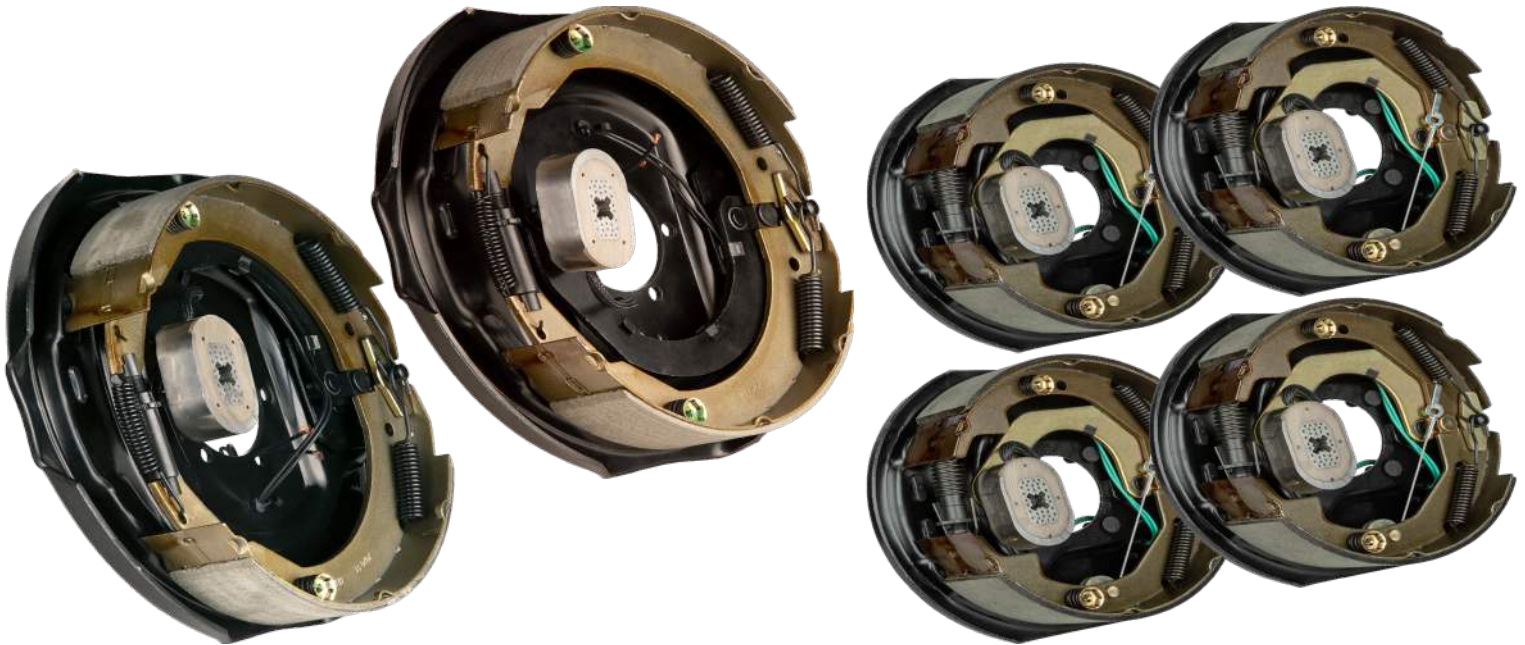

Trailer Brake Kits

Brake Kits

2 packs (1 left, 1 right)
4 packs (2 left, 2 right)

Brake Kit Cross Reference												
Brake Adjust	Brake Size	Shoe Width	Brake Capacity	Side	Ultra-Fab	Ultra-Fab Non Kit #	Dexter Bulk	Dexter Boxed	Lippert Bulk	Lippert Boxed	Qty	
Manual Adjust	10"	2.25"	3,500lb	Left	48-979601	48-979114	023-180-00	K23-180-00	122464	296464	1	
				Right		48-979115	023-181-00	K23-181-00	122465	296465	1	
Automatic Adjust	10"	2.25"	3,500lb	Left	48-979602	48-979114	023-180-00	K23-180-00	122464	296464	2	
				Right		48-979115	023-181-00	K23-181-00	122465	296465	2	
Manual Adjust	10"	2.25"	3,500lb	Left	48-979605	48-979210	023-468-00	K23-468-00	122468	296SA10L	1	
				Right		48-979211	023-469-00	K23-469-00	122469	296SA10R	1	
Automatic Adjust	10"	2.25"	3,500lb	Left	48-979606	48-979210	023-468-00	K23-468-00	122468	296SA10L	2	
				Right		48-979211	023-469-00	K23-469-00	122469	296SA10R	2	
Manual Adjust	12"	2"	7,000lb	Left	48-979609	48-979214	023-464-00	K23-464-00	122SA12L	296SA12L	1	
				Right		48-979215	023-465-00	K23-465-00	122SA12R	296SA12R	1	
Automatic Adjust	12"	2"	7,000lb	Left	48-979610	48-979214	023-464-00	K23-464-00	122SA12L	296SA12L	2	
				Right		48-979215	023-465-00	K23-465-00	122SA12R	296SA12R	2	
Manual Adjust	12"	2"	7,000lb	Left	48-979613	48-979254	023-464-00	K23-464-00	122SA12L	296SA12L	1	
				Right		48-979255	023-465-00	K23-465-00	122SA12R	296SA12R	1	
Automatic Adjust	12"	2"	7,000lb	Left	48-979614	48-979254	023-464-00	K23-464-00	122SA12L	296SA12L	2	
				Right		48-979255	023-465-00	K23-465-00	122SA12R	296SA12R	2	

Why buy singles when you can save on a complete job?